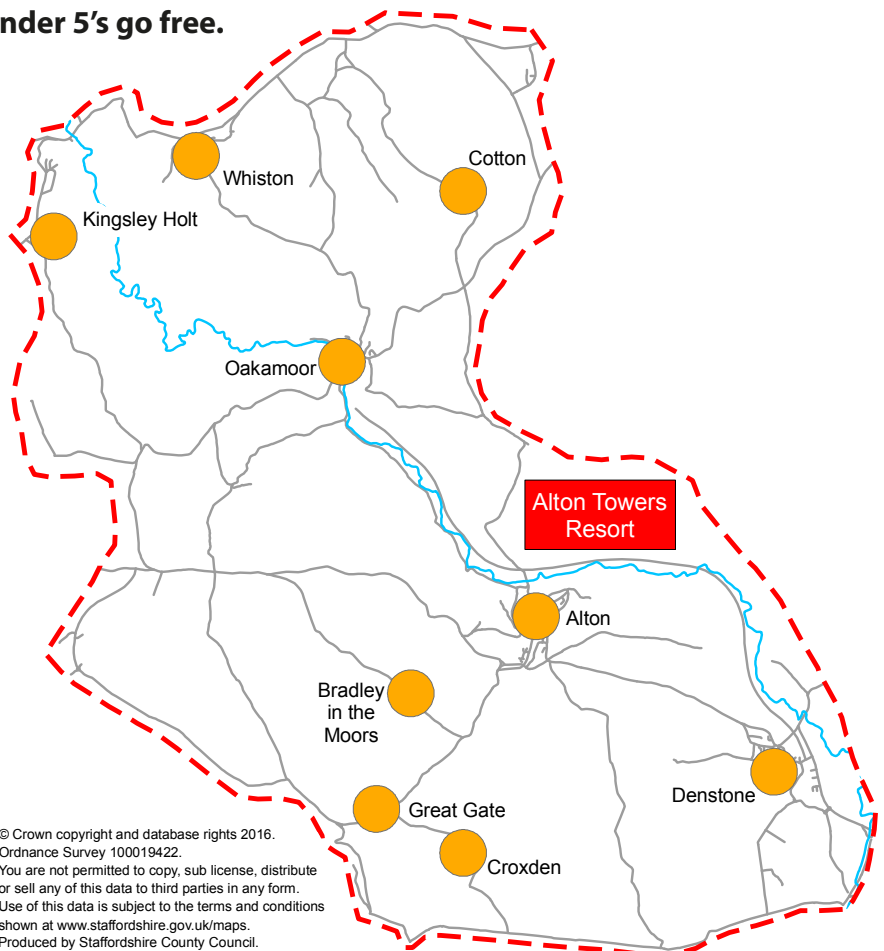

Booking Line:

Ashbourne Community Transport
01335 342 951

© Crown copyright and database rights 2016.
Ordnance Survey 100019422.
You are not permitted to copy, sub license, distribute or sell any of this data to third parties in any form.
Use of this data is subject to the terms and conditions shown at www.staffordshire.gov.uk/maps.
Produced by Staffordshire County Council.